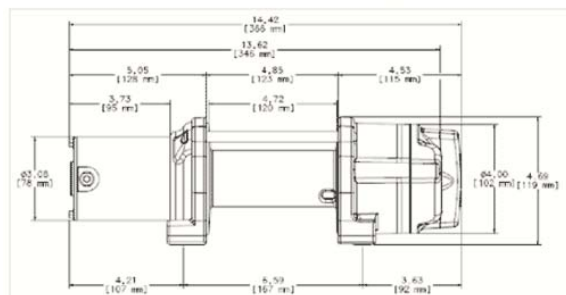

## WARN WINCH RT40

When you need a winch for your UTV, look no further than the RT40: the first winch designed specifically for UTVs. The RT40 has a massive 4,000 lb. line capacity and the longest wire rope in the WARN Powersports winch lineup so you can pull heavier loads farther. This winch has tons of standard features including a patent-pending disc brake that holds strong on inclines, a fully sealed geartrain to guard against the elements, a reliable and smooth-running all-metal 3-stage planetary geartrain, a corded remote and a mini-rocker control, and an efficient electrical system for long pulls and less battery drain. This winch is ready to work, so you can get the most out of your UTV.

### RT40 SPECS/PART NUMBERS

<b>Part Number:</b> 77000
<b>Rated Line Pull:</b> 4000 lbs. (1814 kgs)
<b>Motor*:</b> 12V DC, 1.5hp (1.1 kW) permanent magnet
<b>Controls:</b> Corded remote and mini-rocker control with universal mounting bracket
<b>Geartrain:</b> Sealed, all-metal 3-stage planetary
<b>Gear Ratio:</b> 136:1
<b>Clutch (freespooling):</b> Sliding pin and ring gear
<b>Brake:</b> patented disc brake
<b>Drum Diameter/Length:</b> 2.0"/4.7" (52mm/119mm)
<b>Fairlead:</b> Roller
<b>Rope:</b> 55' Aircraft-grade Wire, 7/32" diameter (16.8m, 5.5 mm diam.)
<b>Recommended Battery*:</b> 14 amp/hour minimum
<b>Battery Leads:</b> 6 gauge
<b>Duty Cycle:</b> Intermittent
<b>Warranty:</b> Limited Lifetime (valid in USA and Canada only)
<b>Winch Weight:</b> 14.4 lbs. (6.5 kgs)
*Designed for use with 12V DC battery systems only. No other voltage systems recommended.:

**Winch Dimensions:** 14.4" L x 4.5" D x 4.7" H (36.3cm L x 12cm D x 12cm H)  
**Mounting Bolt Pattern:** 3.0" x 6.59" \* (76mm x 167mm\*)  
\* Fits UTV winch mounts only.

TO PURCHASE THIS PRODUCT, CONTACT YOUR NEAREST FULLY EQUIPPED STORE  
0800 111 000    www.FULLY EQUIPPED.CO.NZ