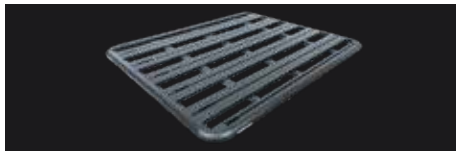

CANOPY MOUNT

Provides extra carrying capacity by mounting to your canopy.

LEISURE ACCESSORIES

Whether you're wanting to carry the families bikes, kayak, surfboard, snowboard or even an awning. Rhino-Rack provides you with everything so you can carry everything else.

MASTERFIT ROOF BOX

With a Rhino-Rack Master Fit Roof Box you can conveniently carry more on road trips and on "off road" trips.

PIONEER PLATFORM

The Pioneer Platform is the most versatile roof rack accessory for your 4WD or utility vehicle.

NAUTIC KAYAK CARRIER

The Nautic 580 Side Loading Kayak Carrier features the next generation in design and technology.

MASTERFIT ROOF BOX

The 4WD Off Road Proven Roof Box can carry a huge 75kg, around 25kg / 55lb more than other brand roof boxes.