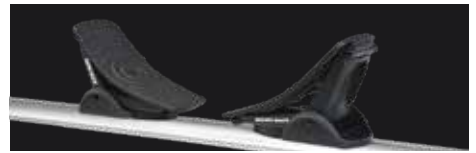

The Quick Mount RTL600 Leg set uses a simple trigger locking system, making it easy to use.

FEATURES

- Simple trigger locking.
- Lockable cover plate.

RAIL MOUNT

Attach racks to the vehicles factory rails.

CANOPY MOUNT

Provides extra carrying capacity by mounting to your canopy.

LEISURE ACCESSORIES

Whether you're wanting to carry the families bikes, kayak, surfboard, snowboard or even an awning. Rhino-Rack provides you with everything so you can carry everything else.

MASTERFIT ROOF BOX

With a Rhino-Rack Master Fit Roof Box you can conveniently carry more on road trips and on "off road" trips.

PIONEER PLATFORM

The Pioneer Platform is the most versatile roof rack accessory for your 4WD or utility vehicle.

NAUTIC KAYAK CARRIER

The Nautic 580 Side Loading Kayak Carrier features the next generation in design and technology.

MASTERFIT ROOF BOX

The 4WD Off Road Proven Roof Box can carry a huge 75kg, around 25kg / 55lb more than other brand roof boxes.