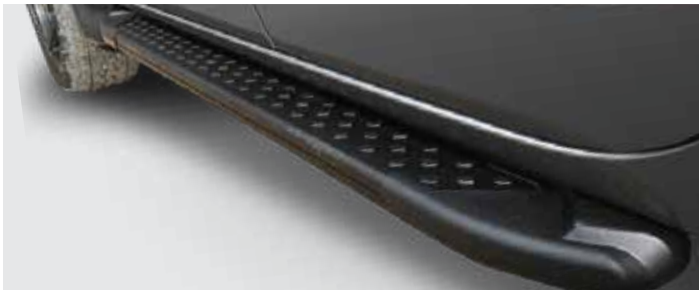

Available for double, extra or single cab variants with the choice of window option tailored to requirement. Handbuilt from a single fibreglass shell, the Crown Canopy is a strong, impact-resistant extension of the vehicle that provides protected storage space for tools, gear and supplies.

The Bed Slide is the perfect solution to accessing the ute bed and sliding everything out from under a canopy, tonneau cover or hard lid. Holding 450kgs evenly distributed, simply grab the handle and pull, and the Bed Slide rolls everything out.

FEATURES

Additional storage and tie down accessories.

BOTT DRAWERS AND SHELVING

Built from steel and wrapped in automotive carpet, the dual drawers extend effortlessly along a rolling track, providing two heavy duty and lockable storage spaces, capable of holding 100kgs each. When fitting a canopy, two steel shelves can be installed.

FEATURES

Drawers dynamically rated to 100kgs each.

QUANTUM SIDE STEPS

These euro style running boards are the ideal accessory to add a black accent to a vehicle. Featuring black anodised step treads and custom end caps they provide effortless entry to the vehicle, convenient access to the roof and lower body protection from mud and stones.